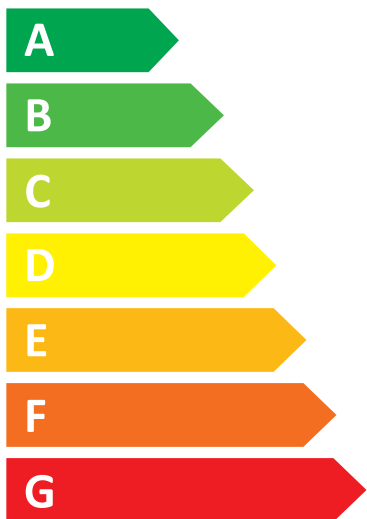

ENERG

Bosch

WGG2440RSN

46 kWh /

9,0 kg

3:48

48 L

ABCDEFG